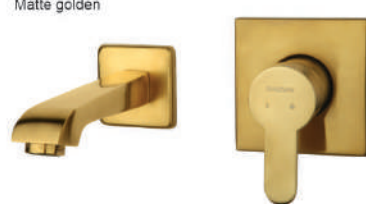

Vivat concealed
Tenso series
Class 3
Bath Mixer

Matte rose golden

Matte golden

Matte chrome

White & Gold

VIVAT CONCEALED
FELAT SERIES
CLASS 4
BATH MIXER

Roes gold

Gold

Chrome

Vivat concealed
Felat series
Class 4
Bath Mixer

Matte rose golden

Matte golden

Matte chrome

White & Gold

CONCEALED COLLECTION

RASSAN
SANITARY FAUCET MANUFACTURER

White & Gold

Vivat concealed
Felat series
Basin mixer
82413

Chrome

Gold

Roes gold

Matte chrome

Matte golden

Matte rose golden

RASSAN
SANITARY FAUCET MANUFACTURER

Vivat concealed
Felat series
Shower mixer
82411

White & Gold

Roes gold

Gold

Chrome

Matte rose golden

Matte golden