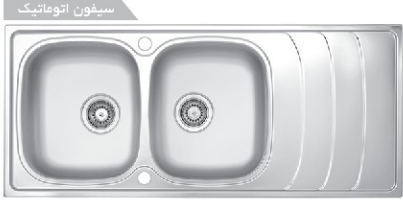

■ **TX - 8** 116 X 50 cm
Bowl depth: 19 cm