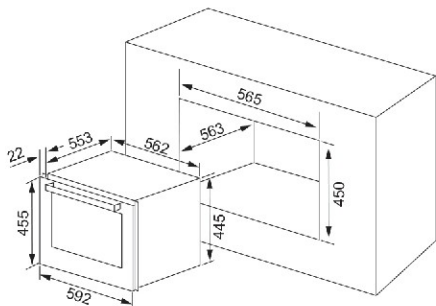

Bottle Chiller

BOTTLE CHILLER - 101