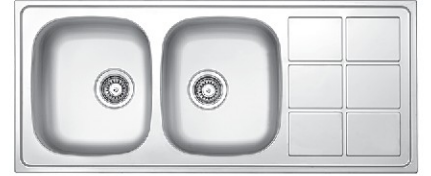

■ **TX - 65** 116 X 50 cm
Bowl depth:
More than 20 cm

■ **TX - 66** 116 X 50 cm
Bowl depth:
More than 20 cm

■ **TX - 58** 116 X 51 cm
Bowl depth: 20 cm

■ **TX - 64** 116 X 50 cm
Bowl depth: 19 cm

■ **TX - 1** 116 X 50 cm
Bowl depth: 19 cm