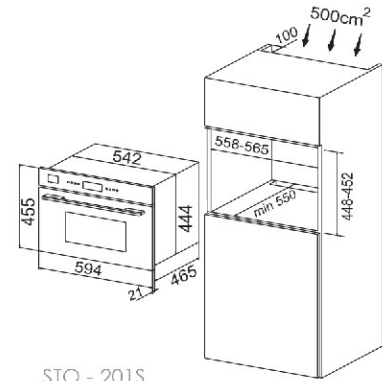

Microwave

Warming Drawer

Coffe Machine

Steam Oven

STO - 201S

Bottle Chiller

Dishwasher