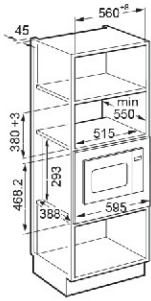

Microwave

MG - 06

Warming Drawer

Coffe Machine

Steam Oven

Bottle Chiller

Dishwasher