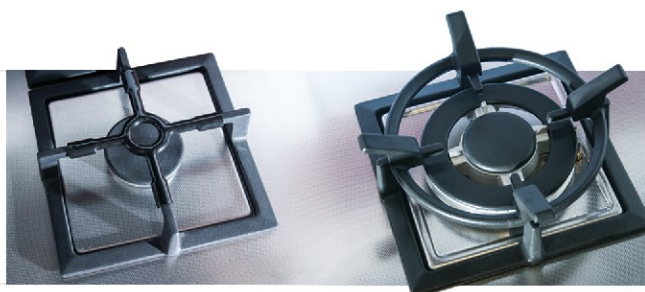

* این مدل از گازها دارای ۲ قطعه (تنظیم ارتفاع شعله و نگهدارنده ظروف کوچک) می باشند.

Intertek برترین و معتبرترین کمپانی در زمینه ارائه خدمات بازرسی، کنترل کیفیت و تضمین کیفیت بر پایه استانداردهای بهداشتی، ایمنی و نظارتی همراه با صدور انواع گواهینامه ها در سطح بین المللی می باشد.

Intertek در حال حاضر با در اختیار داشتن شبکه ای از ۱۰۰۰ آزمایشگاه در ۱۰۰ کشور، بزرگترین تستر کالاهای مصرفی و صنعتی در جهان می باشد. اجاق گازهای لتو همگی دارای گواهینامه های ایمنی و کیفیت از شرکت Intertek بوده که این ویژگی وجه تمایز تولیدات لتو نسبت به سایر محصولات موجود در بازار می باشد.

شرکت صادرکننده گواهینامه ایمنی گازهای صفحه ای

www.intertek.com

Sabaf برای پاسخگویی به نیاز بازارهای مختلف و بر مبنای روش ها و سنت های گوناگون آشپزی در سراسر جهان همواره کوشیده است تا تنوع بی نظیری از سرشعله های اجاق گاز را به لحاظ میزان قدرت و نحوه توزیع شعله، تولید و در اختیار معتبرترین تولیدکنندگان اجاق گاز در دنیا قرار دهد.

تولیدات Sabaf ایتالیا در کارخانجات بسیار پیشرفته با مراکز ریخته گری مجهز به آخرین نسل ربات ها انجام میشود که همانا تولید حجم زیادی از قطعات اجاق گاز با سطح بالایی از کیفیت و ظرافت را امکان پذیر ساخته است.

www.sabaf.it

Defendi با سالها تجربه در زمینه تولید قطعات اجاق گاز، مطابق با مفاهیم نوآورانه طراحی ایتالیایی، با بهترین عملکرد در پخت و پز و همراه با استانداردهای عالی در زمینه بهره وری انرژی، همواره در راستای جلب رضایت مشتری گام برداشته است.

کیفیت، امنیت، نوآوری و احترام به محیط زیست همگی از سیاست های کلی و الهام بخش در هر مرحله از تولید محصولات Defendi ایتالیا، از مفهوم سازی تا بهینه سازی روند تولید بوده است.

www.defendi.it

Orkli اسپانیا از نام آشناترین کمپانی های تولید قطعات شیر اجاق گاز، ترموکوپل و سایر اقلام ایمنی اجاق گاز می باشد. تولید در سه قاره اروپا، آمریکا و آسیا و افزایش مستمر سطح استاندارد های جهانی در تولید اجاق گازهای خانگی سبب شده است تا درخواست برای محصولات مدرن و به روز Orkli از سوی برترین تولید کنندگان اجاق گاز افزایش یابد.

www.orkli.com