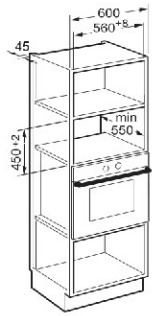

Microwave

MG - 16

Warming Drawer

Coffe Machine

Steam Oven

Bottle Chiller

Dishwasher