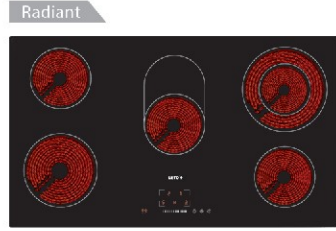

■ RH - 03 90 X 52 cm