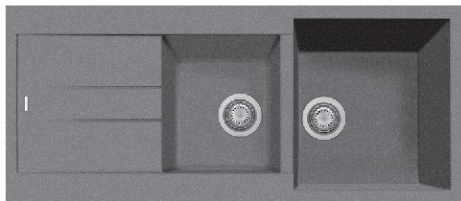

■ **AMANDA** 116 X 50 cm
Double bowl sink
Titanium