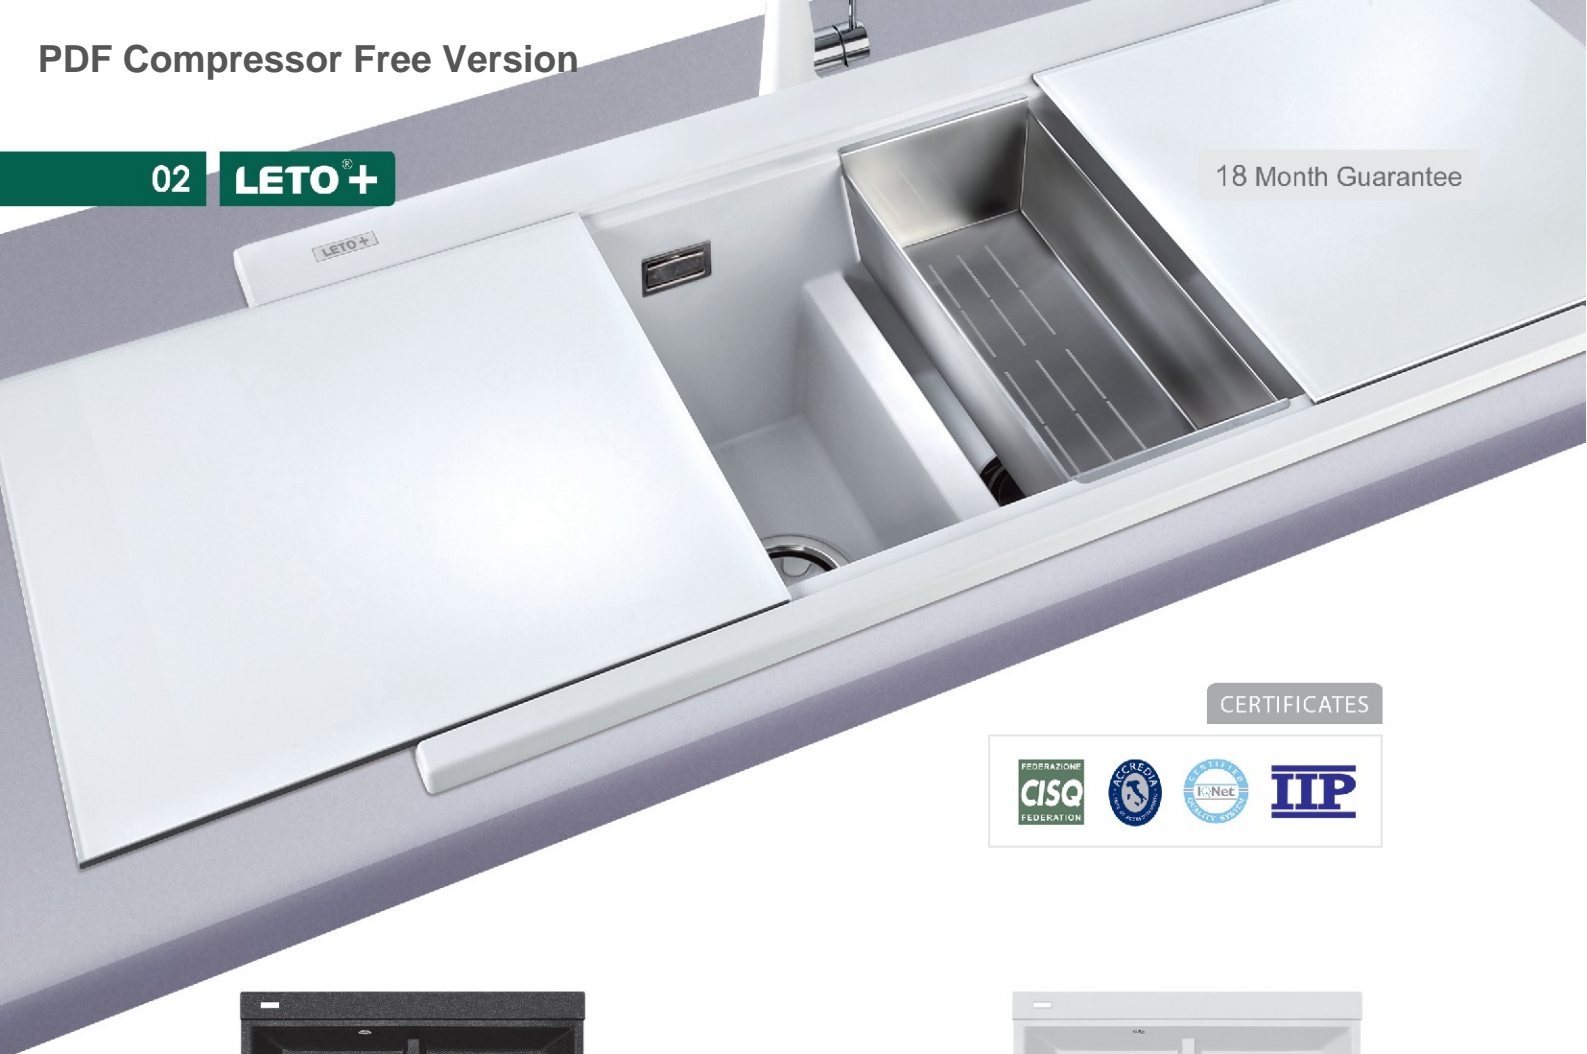

■ **NAIKY** 116 X 50 cm
Double bowl sink
white Milk

■ **AMANDA** 116 X 50 cm
Double bowl sink
Titanium

■ **NAIKY** 116 X 50 cm
Double bowl sink
Sahara

Made in ITALY

CERTIFICATES

■ KINGA 86 X 51 cm
Double bowl sink
Black