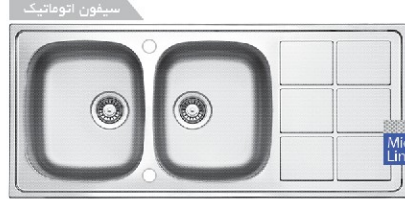

■ **TX - 52** 116 X 50 cm
Bowl depth: 19 cm